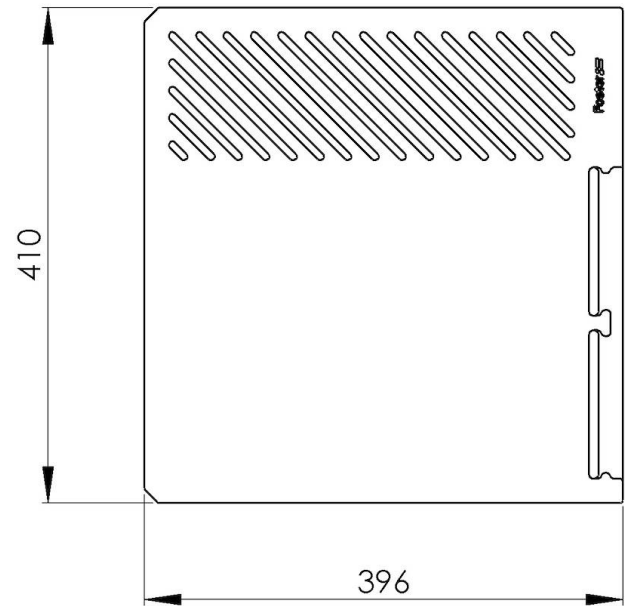

### DETAILS

Material Foster Black Composit

---

Sink accessories Multifunctional chopping board

---

Dimensions 396 x 410 mm

---

## TECHNICAL DATA

8100 608

Tagliere multifunzione black  
Black multifunctional chopping board